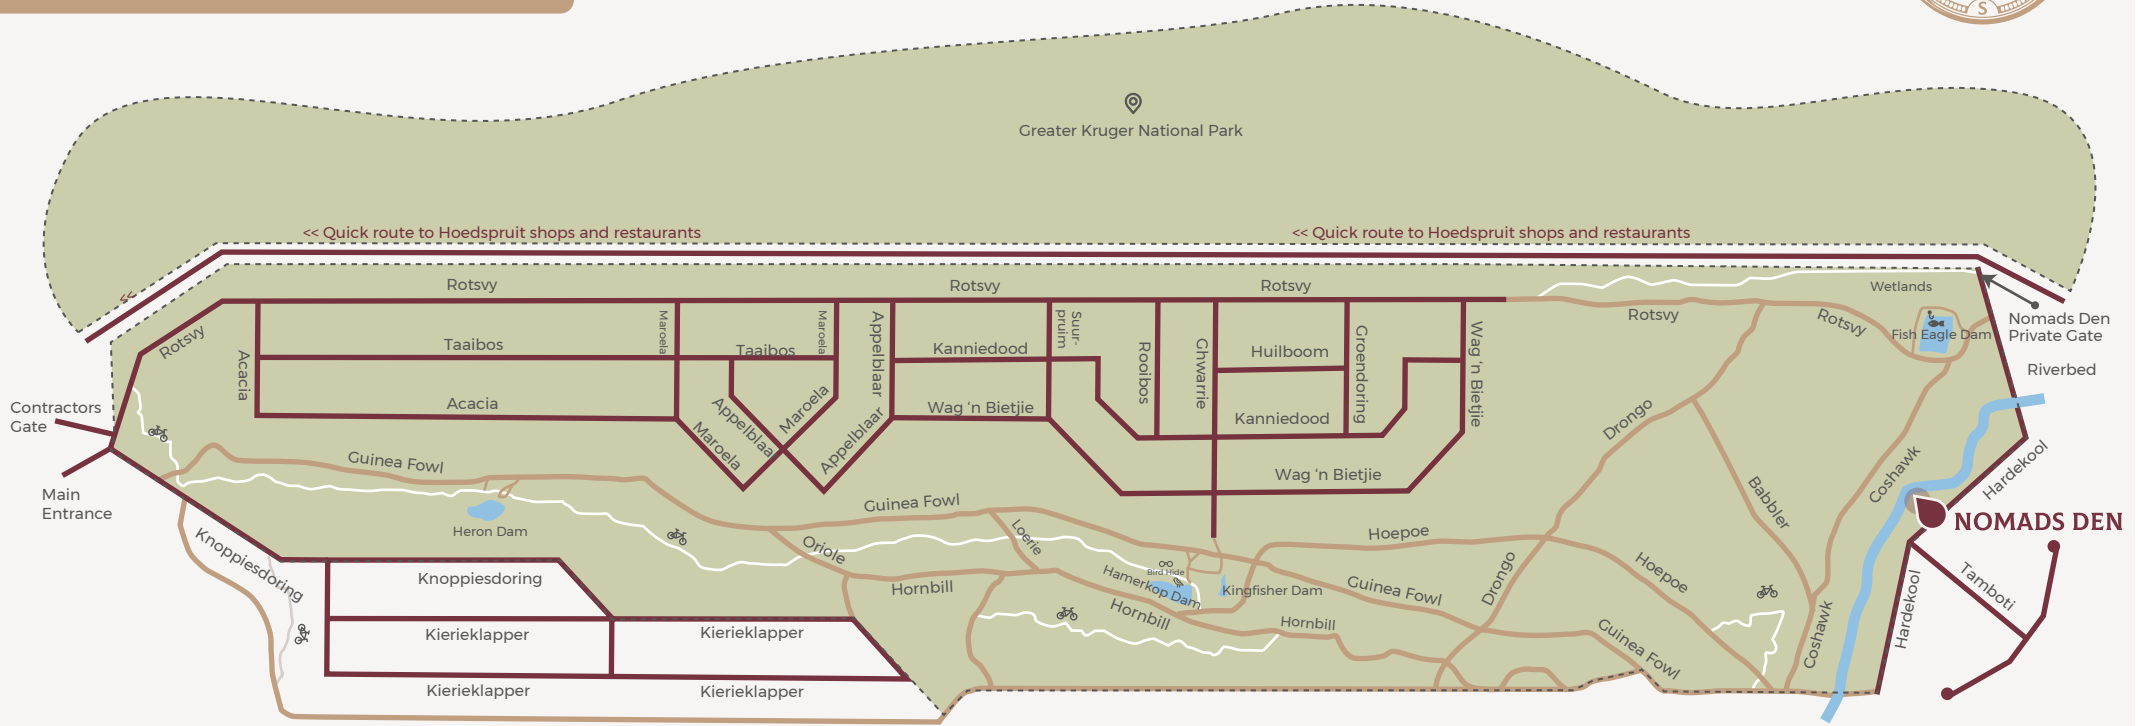

HOEDSPRUIT WILDLIFE ESTATE MAP

- Nomads Den 
- Tar roads 
- Gravel roads 
- Reserve/Park 

NOMADS DEN